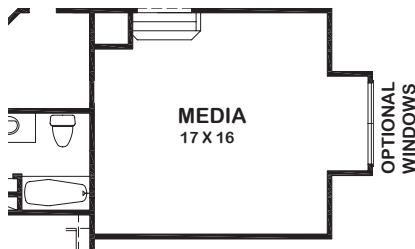

WOODHAVEN

FIRST FLOOR

Features:

- Approx. 3973 Square Feet
- 4 Bedroom
- 3- 1/2 Bath
- 3-Car Garage

BEDROOM 5 NOT AVAILABLE WITH 4TH BAY OPTION

SECOND FLOOR

WOODHAVEN

ELEVATION 2

ELEVATION 4

ELEVATION 5

ELEVATION 6

ELEVATION 7

ELEVATION 12