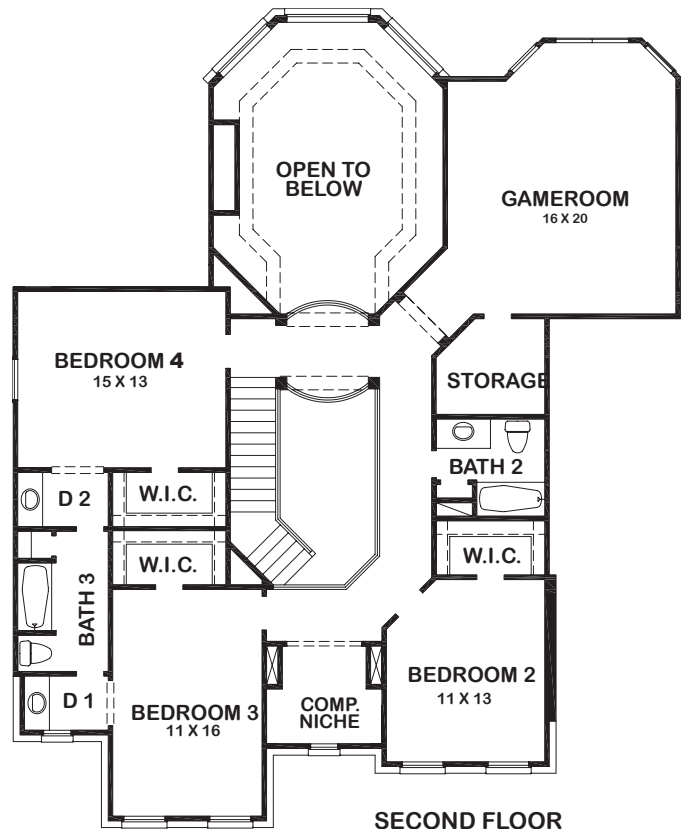

WOODHAVEN

FIRST FLOOR

Features:

- Approx. 3973 Square Feet
- 4 Bedroom
- 3- 1/2 Bath
- 3-Car Garage

BEDROOM 5 NOT AVAILABLE WITH 4TH BAY OPTION

SECOND FLOOR

WOODHAVEN

ELEVATION 2

ELEVATION 4

ELEVATION 5

ELEVATION 6

ELEVATION 7

ELEVATION 12