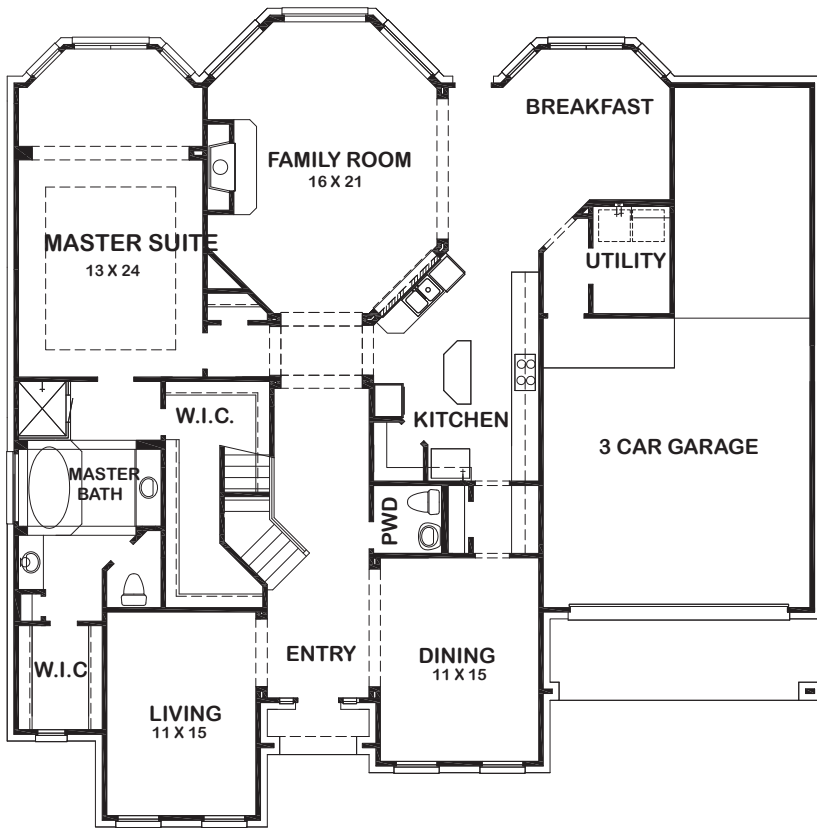

WOODHAVEN

FIRST FLOOR

Features:

- Approx. 3973 Square Feet
- 4 Bedroom
- 3- 1/2 Bath
- 3-Car Garage

BEDROOM 5 NOT AVAILABLE WITH 4TH BAY OPTION

SECOND FLOOR

WOODHAVEN

ELEVATION 2

ELEVATION 4

ELEVATION 5

ELEVATION 6

ELEVATION 7

ELEVATION 12