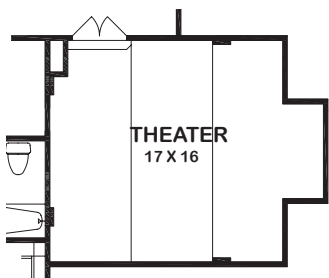

WOODHAVEN

FIRST FLOOR

Features:

- Approx. 3973 Square Feet
- 4 Bedroom
- 3- 1/2 Bath
- 3-Car Garage

BEDROOM 5 NOT AVAILABLE WITH 4TH BAY OPTION

SECOND FLOOR

WOODHAVEN

ELEVATION 2

ELEVATION 4

ELEVATION 5

ELEVATION 6

ELEVATION 7

ELEVATION 12